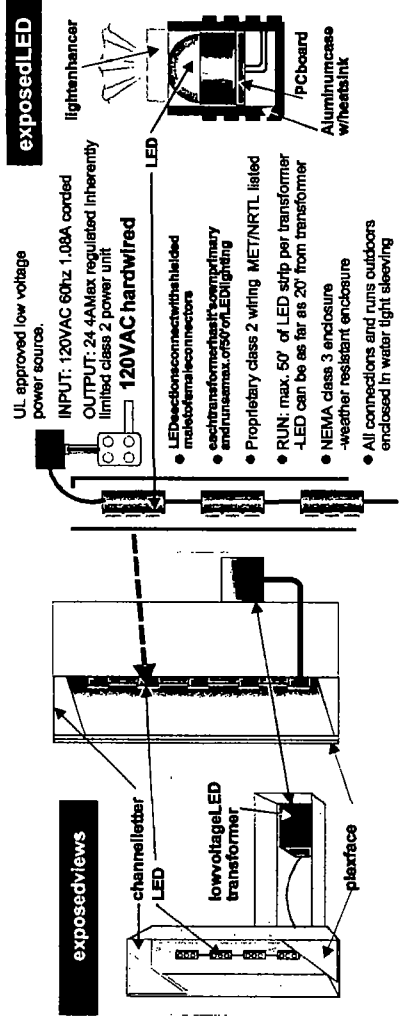

TYPICAL LED DETAIL - CHANNEL LETTER APPLICATION
not to scale

Sign hooked up to existing dedicated 20amp line
All letters to display U.L labels

Binny's Beverage Depot 5934 W Diversey Ave, Chicago, IL 60647		APPROVED BY:
SCALE	NTS	
DATE	April 8, 2016	
DRAWING #	4012A	
 The way to grow your business.		352 LEXINGTON DR. BUFFALO GROVE, ILLINOIS 60089 PHONE: 847-215-1535 FAX: 847-215-1574