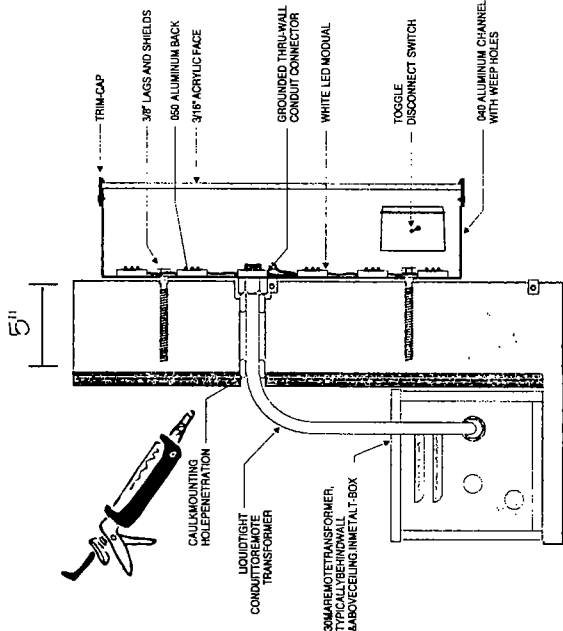

Dimensions: length 22'-4" height 8'-4"

Height above grade/roof to top of sign 16'

Total Square Foot Area 186

Elevation: EAST

Permit #100652123

Such sign shall comply with all applicable provisions of TITLE 17 of the Chicago Zoning Ordinance and all other applicable provisions of the Municipal Code of the City of Chicago governing the construction and maintenance of outdoor signs, signboards and structures.

B = 77.5"  
 Y = 80.5"  
 Beverage Depot = 12.5"

184 sq. ft. Channel letter sign. Directly mounted to Eastern facade of building.

**Colors**

- Acrylic Faces S&G 3RK 32 Red
- 5" Returns Black
- Trim Caps Black
- LED Red/White
- Bubbles Digital Print

Sign hooked up to existing dedicated 20amp line  
 All letters to display U.L labels

Binny's Beverage Depot 3934 W Diversy Ave, Chicago, IL 60647		APPROVED BY
SCALE	NTS	
DATE	April 8, 2016	
DRAWING #	4012B	
 <b>Signarama</b> The way to grow your business.		
352 LEXINGTON DR, BUFFALO GROVE, ILLINOIS 60089		
PHONE: 847-215-1535		FAX: 847-215-1574